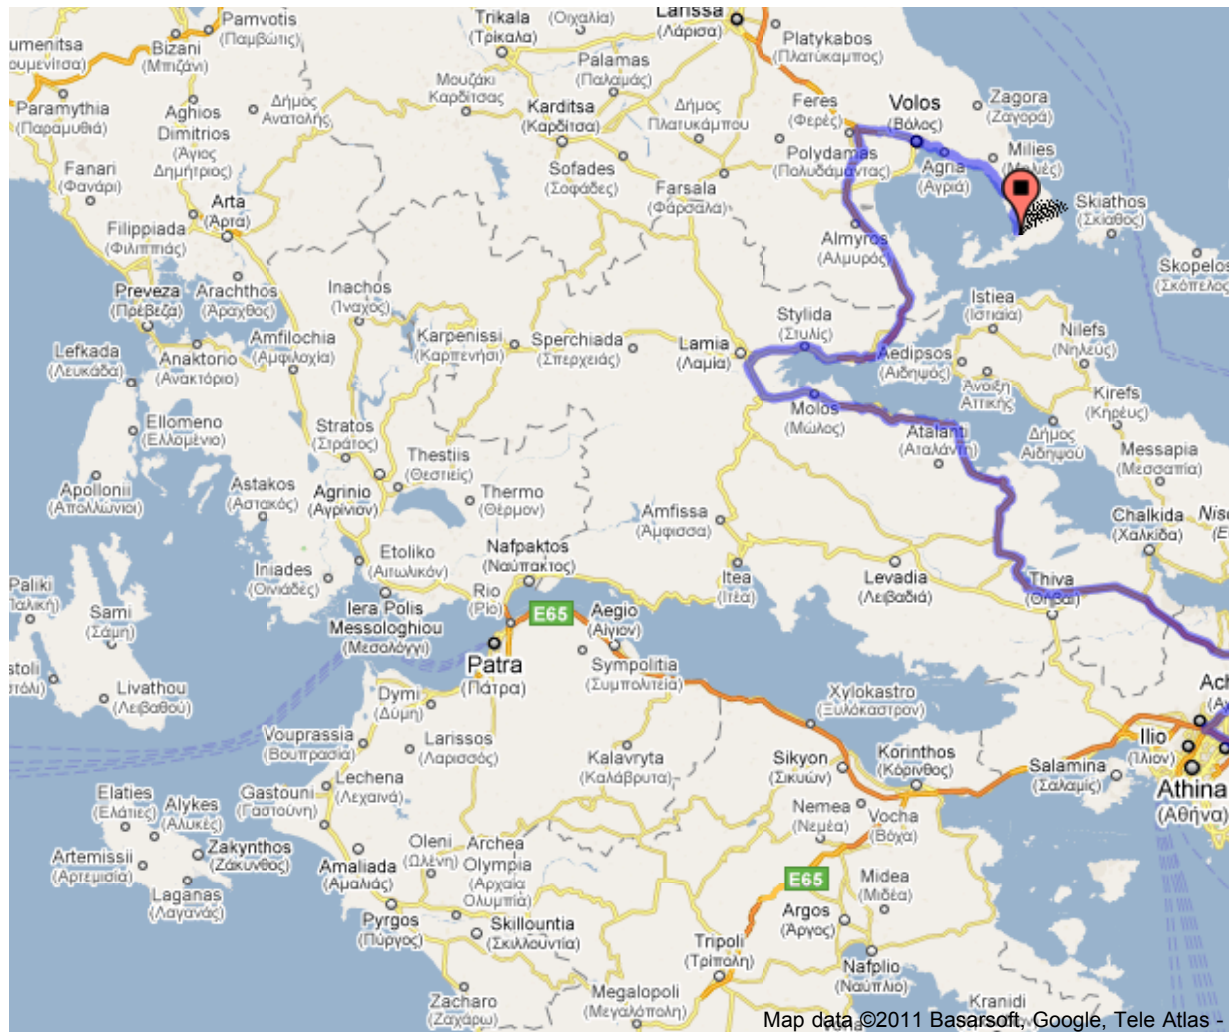

Printed routes

Your route has been adapted to speed up printing as well as minimise the use of ink and paper, while the large type makes the directions easy to read. Please re-use or recycle this route.

Can't see all of the route on your map?

Go back to the page, drag the map or make it smaller, then check print preview to ensure you can see both start and end points before you print.

Guard your Route against traffic

Call AA Roadwatch on 84322 and select option 3. Calls to AA Roadwatch cost up to 65p per minute and text alerts cost 25p each.

From: Athens International Airport (ATH), Spata 19004, Greece

To: Siplas 37013, Greece

Distance: 391.7 km ([show in miles](#))

Time: 4 hr 56 min

1. **Start:** Head southwest on **Pros Parking Touristikon Leoforeion/Προς Πάρκινγκ Τουριστικών Λεωφορείων** toward **Exodos Parking Touristikon Leoforeion/Εξοδος Πάρκινγκ Τουριστικών Λεωφορείων**
2. ---
- 0.0
- 0.1 Turn right at **Pros Afixeís/Προς Αφίξεις**
5. ---
- 0.8 Continue straight onto **Attiki Odos/Αττική Οδός/Route 62**